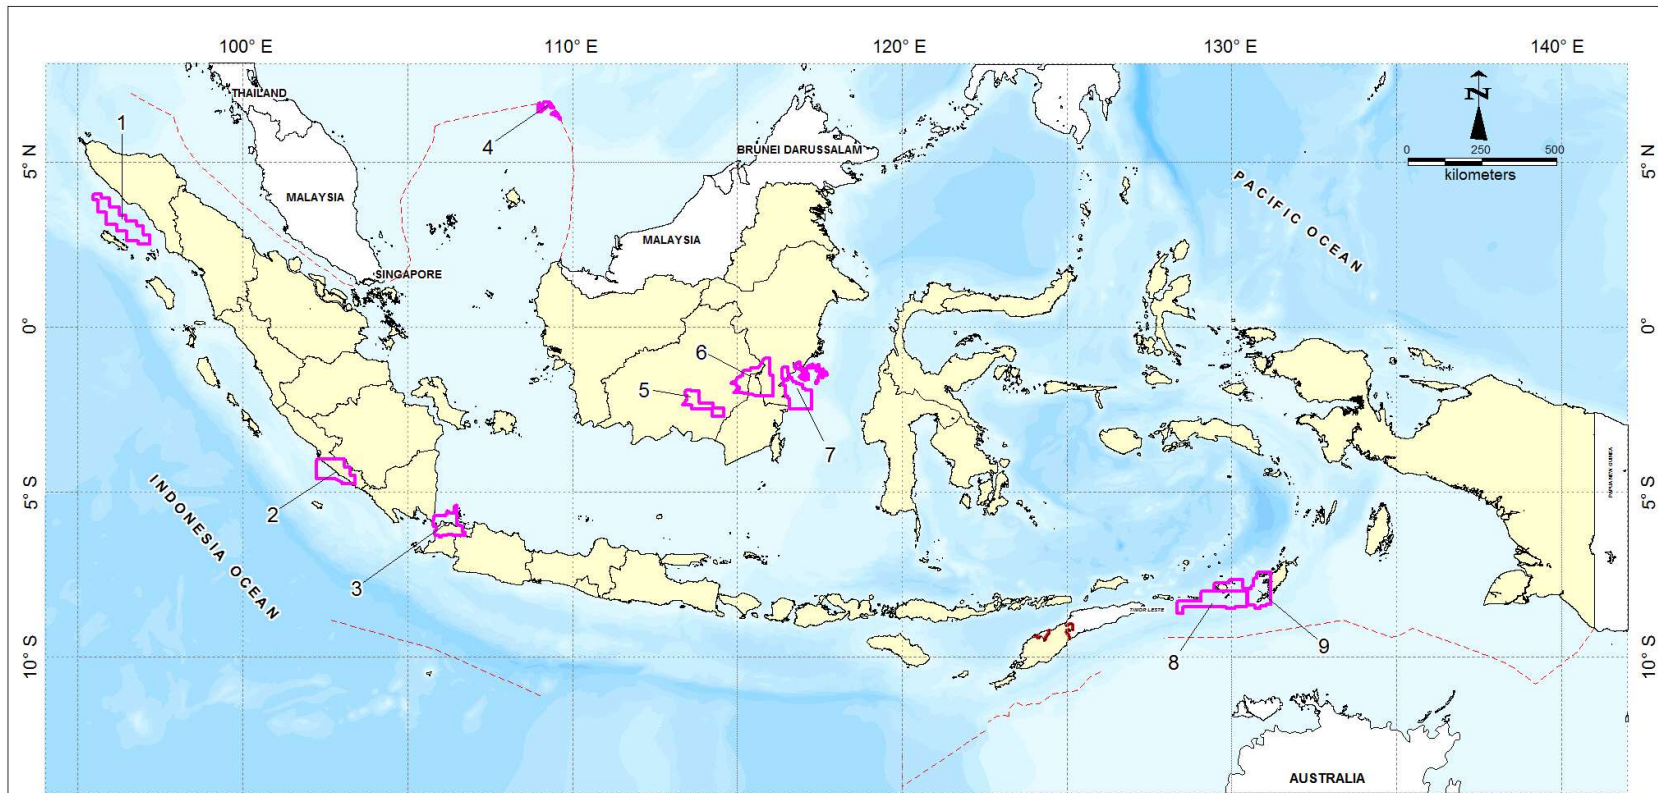

PETA USULAN STUDI BERSAMA SEDANG BERJALAN (STATUS MARET 2016)

LEGENDA :

1. NORTH WEST SUMATRA
2. BENGKULU
3. MERAK
4. EMAS PUTIH
5. DANAU
6. EAST TANJUNG
7. PEKAWAI
8. SERMATA
9. WEST YAMDENA

DIRECTORATE GENERAL OF OIL AND GAS
Directorate Of Upstream Business Development