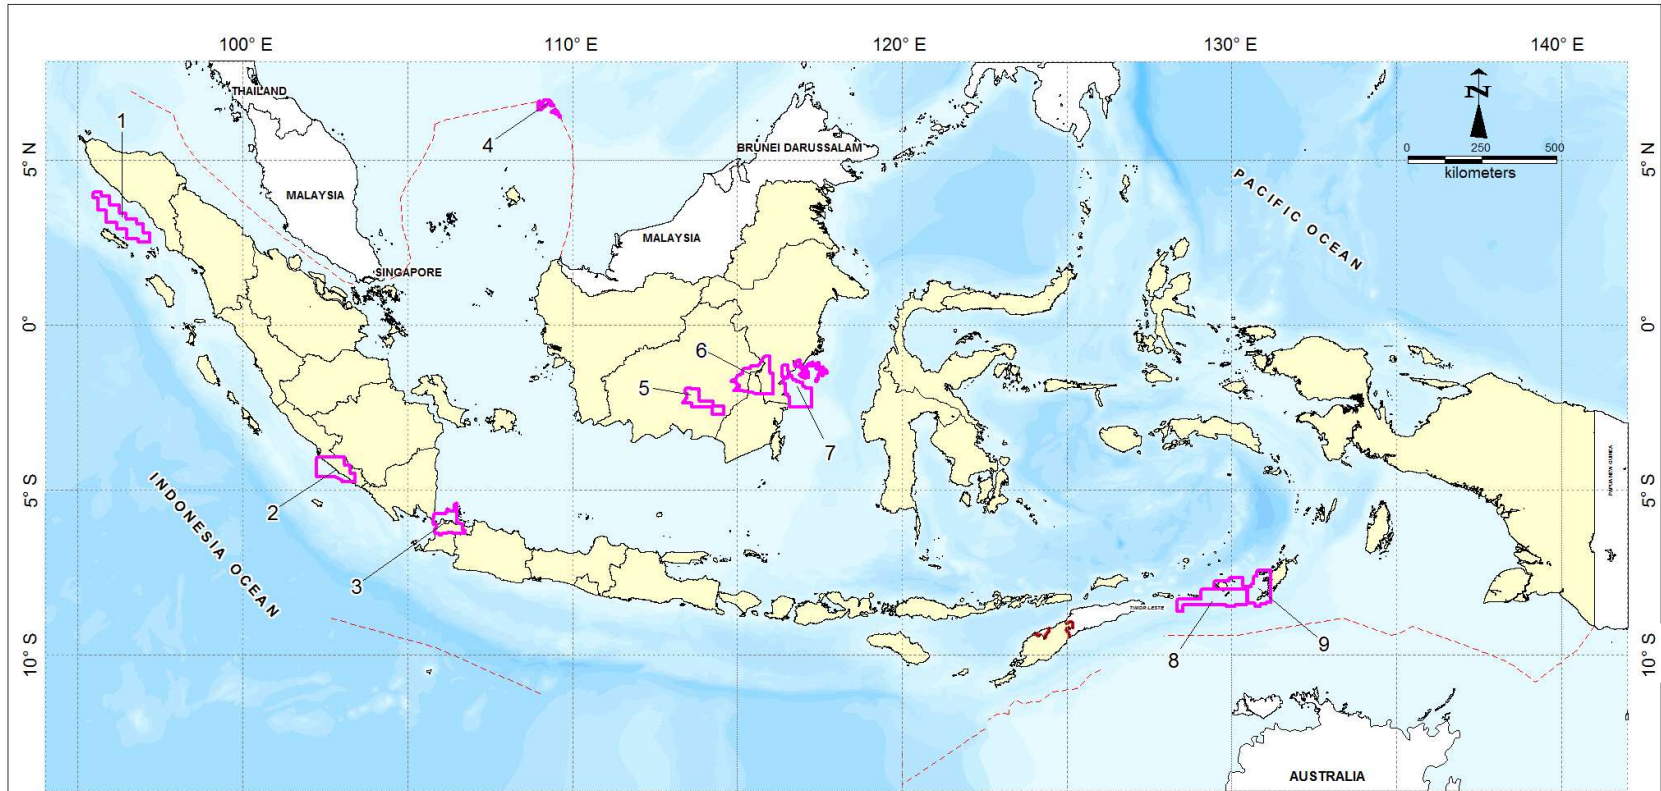

PETA USULAN STUDI BERSAMA SEDANG BERJALAN (STATUS MARET 2016)

LEGENDA :

1. NORTH WEST SUMATRA
2. BENGKULU
3. MERAK
4. EMAS PUTIH
5. DANAU
6. EAST TANJUNG
7. PEKAWAI
8. SERMATA
9. WEST YAMDENA

DIRECTORATE GENERAL OF OIL AND GAS
Directorate Of Upstream Business Development